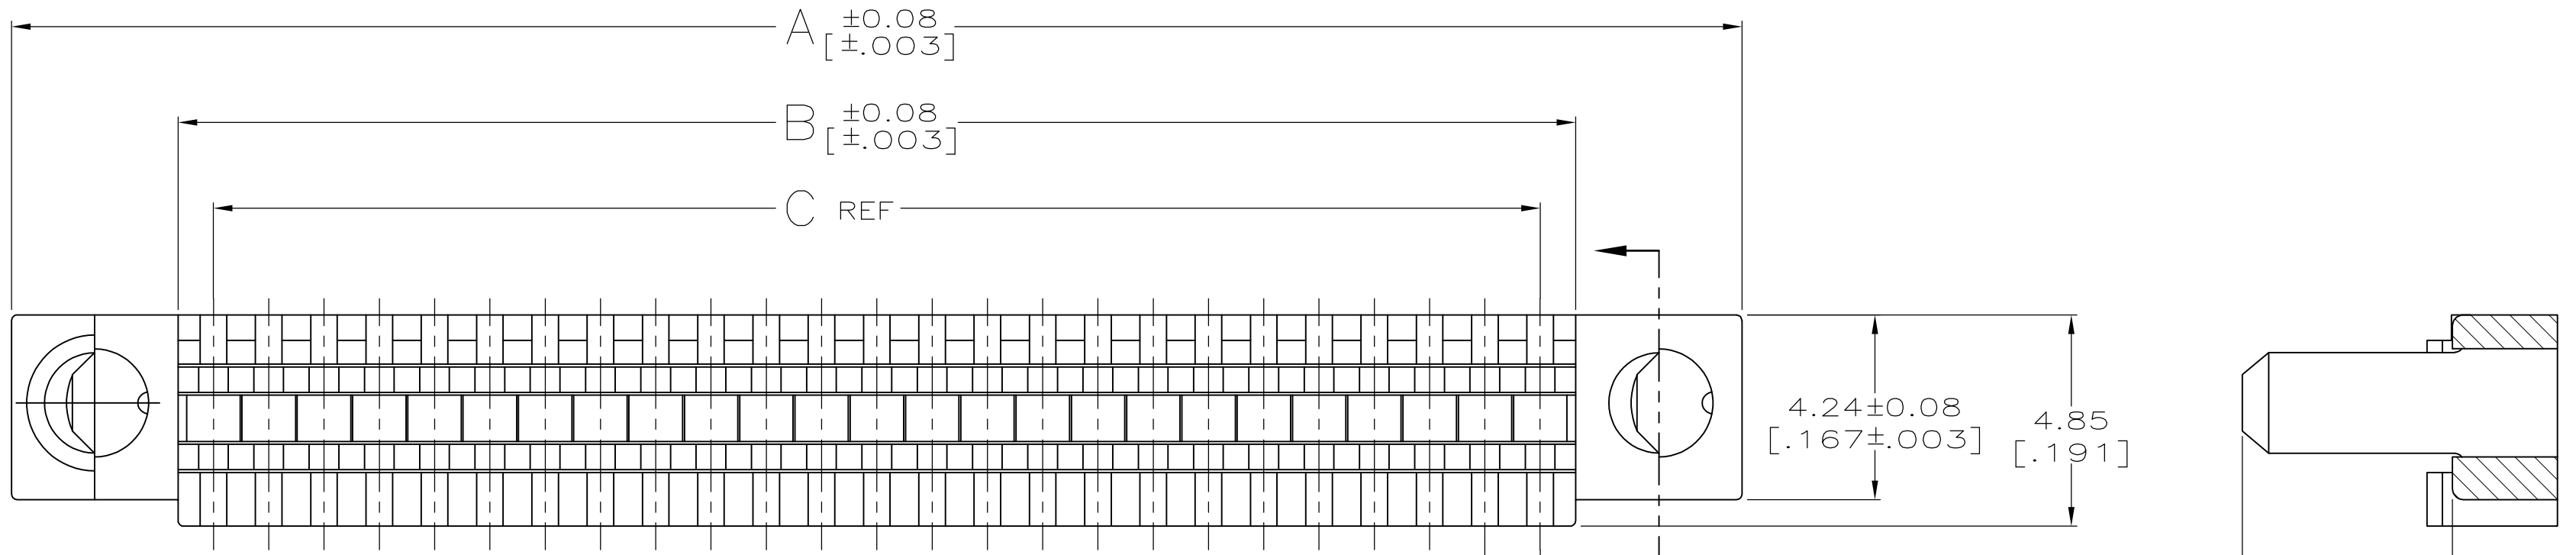

LOC	DIST	REVISIONS					
GP	00	P	LTR	DESCRIPTION	DATE	OWN	APVD
		E		REVISED PER ECO-14-009463	02JUL2014	AP	SB

- ① NYLON OR POLYESTER, UL 94V-0 RATED, COLOR: SEE TABLE.
- ② RECOMMENDED WIRE: 28 AWG OR 30 AWG SOLID OR 7 STRAND. SEE TABLE FOR INSULATION DIA. WIRE MUST BE APPROVED BY AMP INC.
- ③ TWO COVERS REQUIRED PER CONNECTOR ASSEMBLY.
- ④ OBSOLETE PARTS: OBSOLETE CIS STREAMLINING PER D.RENAUD/D.SINISI

	0.74-0.79	[.029-.031]	GRAY	2	62.23	[2.450]	63.86	[2.514]	71.50	[2.815]	100	1-750877-9	
	0.74-0.79	[.029-.031]	GRAY	2	41.91	[1.650]	43.54	[1.714]	51.18	[2.015]	68	1-750877-7	
	0.74-0.79	[.029-.031]	GRAY	2	30.48	[1.200]	32.11	[1.264]	39.75	[1.565]	50	1-750877-5	
④ OBSOLETE	0.74-0.79	[.029-.031]	GRAY	2	24.13	[.950]	25.76	[1.014]	33.40	[1.315]	40	1-750877-4	
	0.74-0.79	[.029-.031]	GRAY	2	15.24	[.600]	16.87	[.664]	24.51	[.965]	26	1-750877-2	
④ OBSOLETE	0.81-0.91	[.032-.036]	BLACK	1	62.23	[2.450]	63.86	[2.514]	71.50	[2.815]	100	750877-9	
OBSOLETE	0.81-0.91	[.032-.036]	BLACK	1	49.53	[1.950]	51.156	[2.014]	58.801	[2.315]	80	750877-8	
	0.81-0.91	[.032-.036]	BLACK	1	41.91	[1.650]	43.54	[1.714]	51.18	[2.015]	68	750877-7	
	0.81-0.91	[.032-.036]	BLACK	1	30.48	[1.200]	32.11	[1.264]	39.75	[1.565]	50	750877-5	
④ OBSOLETE	0.81-0.91	[.032-.036]	BLACK	1	24.13	[.950]	25.76	[1.014]	33.40	[1.315]	40	750877-4	
	0.81-0.91	[.032-.036]	BLACK	1	15.24	[.600]	16.87	[.664]	24.51	[.965]	26	750877-2	
	WIRE OUTER DIA	②	COLOR	PART ID NO	C			B		A		NO OF POSN	PART NUMBER

THIS DRAWING IS A CONTROLLED DOCUMENT.

DWN	B. MCMASTER	14JUNE04	 TE Connectivity
CHK	S. SHUEY	14JUNE04	
APVD	M. WALMSLEY	14JUNE04	
NAME	COVER, TERMINATING, DISCRETE WIRE, AMPLIMITE		
DIMENSIONS:	TOLERANCES UNLESS OTHERWISE SPECIFIED:		PRODUCT SPEC
單位: 英	一般公差		製品規格
mm[INCHES]	0 PLC	± -	APPLICATION SPEC
	1 PLC	± -	取付適用規格
	2 PLC	± 0.13 [0.005]	
	3 PLC	± -	
	4 PLC	± -	
	ANGLES	± -	
MATERIAL	FINISH		WEIGHT
材料	仕上		-
			CUSTOMER DRAWING

SIZE: A2 CAGE CODE: 00779 DRAWING NO: 750877 RESTRICTED TO: -

SCALE: 8:1 SHEET: 1 OF 1 REV: E