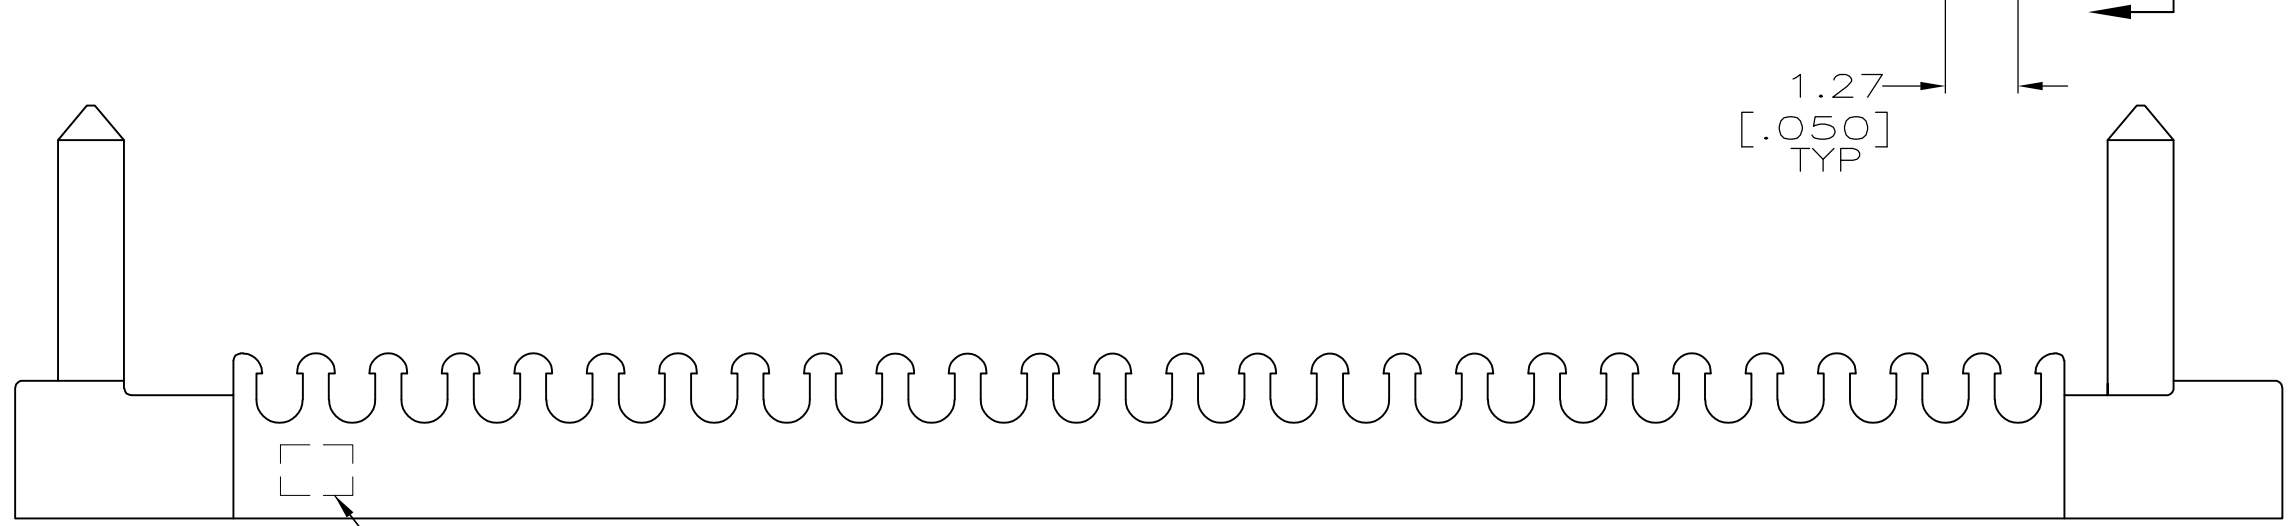

LOC	DIST	REVISIONS					
GP	00	P	LTR	DESCRIPTION	DATE	OWN	APVD
		E		REVISED PER ECO-14-009463	02JUL2014	AP	SB

- ① NYLON OR POLYESTER, UL 94V-0 RATED, COLOR: SEE TABLE.
- ② RECOMMENDED WIRE: 28 AWG OR 30 AWG SOLID OR 7 STRAND. SEE TABLE FOR INSULATION DIA. WIRE MUST BE APPROVED BY AMP INC.
- ③ TWO COVERS REQUIRED PER CONNECTOR ASSEMBLY.
- ④ OBSOLETE PARTS: OBSOLETE CIS STREAMLINING PER D.RENAUD/D.SINISI

	0.74-0.79	[.029-.031]	GRAY	2	62.23	[2.450]	63.86	[2.514]	71.50	[2.815]	100	1-750877-9	
	0.74-0.79	[.029-.031]	GRAY	2	41.91	[1.650]	43.54	[1.714]	51.18	[2.015]	68	1-750877-7	
	0.74-0.79	[.029-.031]	GRAY	2	30.48	[1.200]	32.11	[1.264]	39.75	[1.565]	50	1-750877-5	
④ OBSOLETE	0.74-0.79	[.029-.031]	GRAY	2	24.13	[.950]	25.76	[1.014]	33.40	[1.315]	40	1-750877-4	
	0.74-0.79	[.029-.031]	GRAY	2	15.24	[.600]	16.87	[.664]	24.51	[.965]	26	1-750877-2	
④ OBSOLETE	0.81-0.91	[.032-.036]	BLACK	1	62.23	[2.450]	63.86	[2.514]	71.50	[2.815]	100	750877-9	
OBSOLETE	0.81-0.91	[.032-.036]	BLACK	1	49.53	[1.950]	51.156	[2.014]	58.801	[2.315]	80	750877-8	
	0.81-0.91	[.032-.036]	BLACK	1	41.91	[1.650]	43.54	[1.714]	51.18	[2.015]	68	750877-7	
	0.81-0.91	[.032-.036]	BLACK	1	30.48	[1.200]	32.11	[1.264]	39.75	[1.565]	50	750877-5	
④ OBSOLETE	0.81-0.91	[.032-.036]	BLACK	1	24.13	[.950]	25.76	[1.014]	33.40	[1.315]	40	750877-4	
	0.81-0.91	[.032-.036]	BLACK	1	15.24	[.600]	16.87	[.664]	24.51	[.965]	26	750877-2	
	WIRE OUTER DIA	②	COLOR	PART ID NO	C			B		A		NO OF POSN	PART NUMBER

THIS DRAWING IS A CONTROLLED DOCUMENT.

DWN	B. MCMASTER	14JUNE04	 TE Connectivity
CHK	S. SHUEY	14JUNE04	
APVD	M. WALMSLEY	14JUNE04	
NAME	COVER, TERMINATING, DISCRETE WIRE, AMPLIMITE		
DIMENSIONS:	TOLERANCES UNLESS OTHERWISE SPECIFIED:		PRODUCT SPEC
單位: 英	一般公差		製品規格
mm[INCHES]	0 PLC	± -	APPLICATION SPEC
	1 PLC	± -	取付適用規格
	2 PLC	± 0.13 [0.005]	
	3 PLC	± -	
	4 PLC	± -	
	ANGLES	± -	
MATERIAL	FINISH		WEIGHT
材料	仕上		-
			CUSTOMER DRAWING

SIZE: A2 CAGE CODE: 00779 DRAWING NO: 750877 RESTRICTED TO: -

SCALE: 8:1 SHEET: 1 OF 1 REV: E