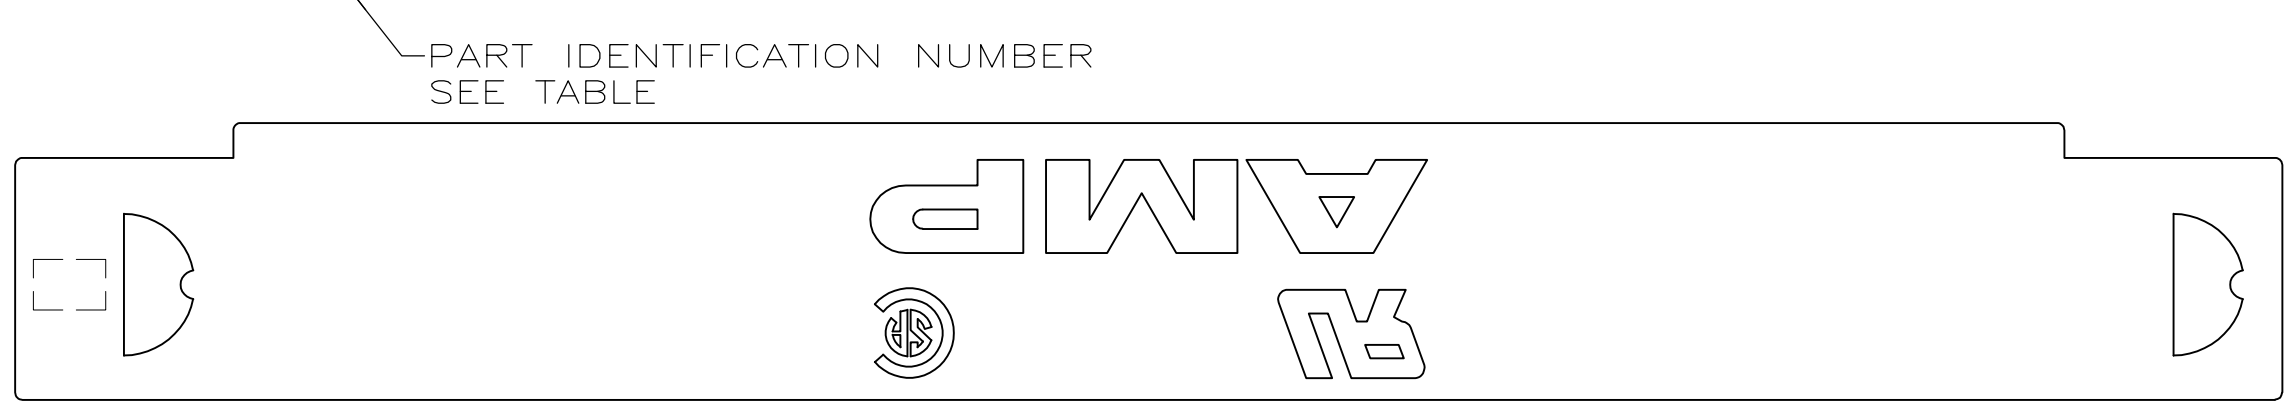

LOC	DIST	REVISIONS					
GP	00	P	LTR	DESCRIPTION	DATE	OWN	APVD
		E		REVISED PER ECO-14-009463	02JUL2014	AP	SB

- ① NYLON OR POLYESTER, UL 94V-0 RATED, COLOR: SEE TABLE.
- ② RECOMMENDED WIRE: 28 AWG OR 30 AWG SOLID OR 7 STRAND. SEE TABLE FOR INSULATION DIA. WIRE MUST BE APPROVED BY AMP INC.
- ③ TWO COVERS REQUIRED PER CONNECTOR ASSEMBLY.
- ④ OBSOLETE PARTS: OBSOLETE CIS STREAMLINING PER D.RENAUD/D.SINISI

	0.74-0.79	[.029-.031]	GRAY	2	62.23	[2.450]	63.86	[2.514]	71.50	[2.815]	100	1-750877-9	
	0.74-0.79	[.029-.031]	GRAY	2	41.91	[1.650]	43.54	[1.714]	51.18	[2.015]	68	1-750877-7	
	0.74-0.79	[.029-.031]	GRAY	2	30.48	[1.200]	32.11	[1.264]	39.75	[1.565]	50	1-750877-5	
④ OBSOLETE	0.74-0.79	[.029-.031]	GRAY	2	24.13	[.950]	25.76	[1.014]	33.40	[1.315]	40	1-750877-4	
	0.74-0.79	[.029-.031]	GRAY	2	15.24	[.600]	16.87	[.664]	24.51	[.965]	26	1-750877-2	
④ OBSOLETE	0.81-0.91	[.032-.036]	BLACK	1	62.23	[2.450]	63.86	[2.514]	71.50	[2.815]	100	750877-9	
OBSOLETE	0.81-0.91	[.032-.036]	BLACK	1	49.53	[1.950]	51.156	[2.014]	58.801	[2.315]	80	750877-8	
	0.81-0.91	[.032-.036]	BLACK	1	41.91	[1.650]	43.54	[1.714]	51.18	[2.015]	68	750877-7	
	0.81-0.91	[.032-.036]	BLACK	1	30.48	[1.200]	32.11	[1.264]	39.75	[1.565]	50	750877-5	
④ OBSOLETE	0.81-0.91	[.032-.036]	BLACK	1	24.13	[.950]	25.76	[1.014]	33.40	[1.315]	40	750877-4	
	0.81-0.91	[.032-.036]	BLACK	1	15.24	[.600]	16.87	[.664]	24.51	[.965]	26	750877-2	
	WIRE OUTER DIA	②	COLOR	PART ID NO	C			B		A		NO OF POSN	PART NUMBER

THIS DRAWING IS A CONTROLLED DOCUMENT.

DWN	B. MCMASTER	14JUNE04	 TE Connectivity
CHK	S. SHUEY	14JUNE04	
APVD	M. WALMSLEY	14JUNE04	
NAME	COVER, TERMINATING, DISCRETE WIRE, AMPLIMITE		
DIMENSIONS:	TOLERANCES UNLESS OTHERWISE SPECIFIED:		PRODUCT SPEC
單位: 英	一般公差		製品規格
mm[INCHES]	0 PLC	± -	APPLICATION SPEC
	1 PLC	± -	取付適用規格
	2 PLC	± 0.13 [0.005]	
	3 PLC	± -	
	4 PLC	± -	
	ANGLES	± -	
MATERIAL	FINISH		WEIGHT
材料	仕上		-
			CUSTOMER DRAWING

SIZE: A2 CAGE CODE: 00779 DRAWING NO: 750877 RESTRICTED TO: -

SCALE: 8:1 SHEET: 1 OF 1 REV: E